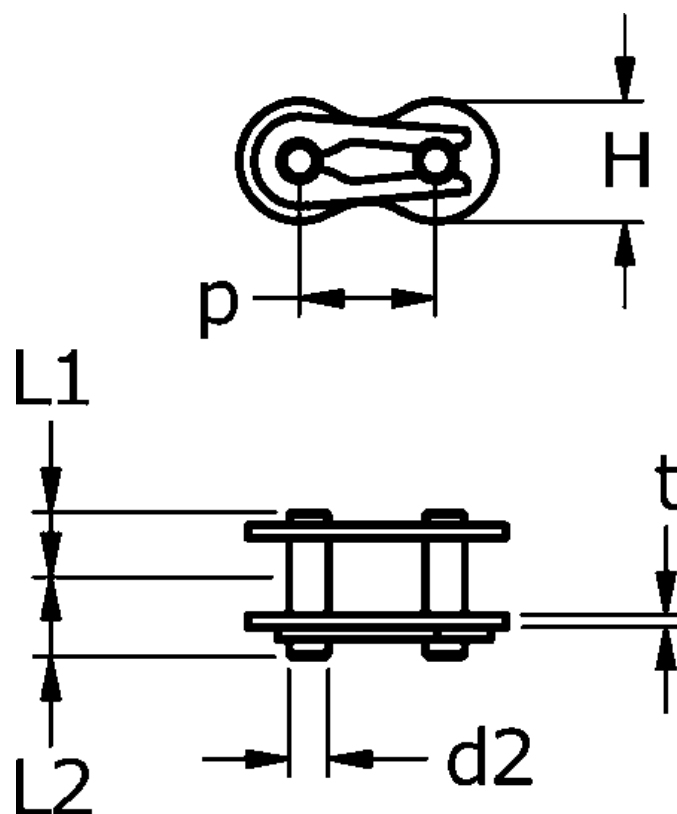

Article number: 61001120071

Description: Connecting link 3/4 x 7/16 simplex 12B-1
St. steel

Measures

Breaking power = 14800

C = 22.5

d = 5.72

D = -

For chain size = 3/4

For chain type = 12 B-1

L1 = 11.1

L2 = 13

P = 19,05

W = -